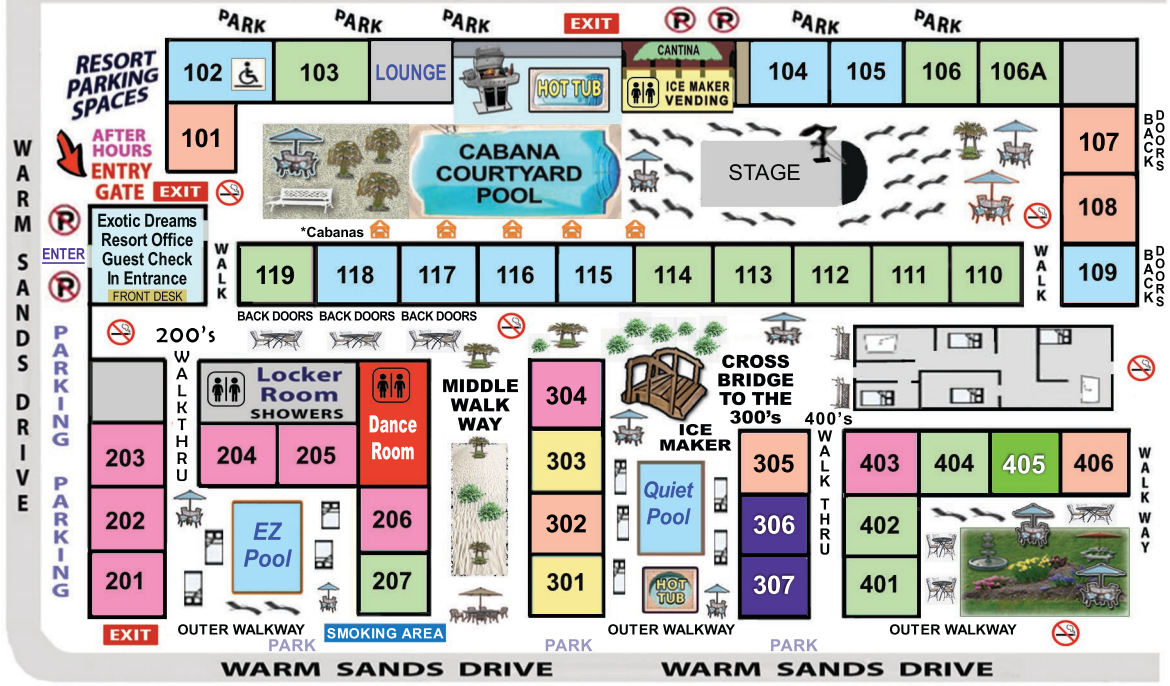

 VALUE KING	 ELITE KING	 PREMIUM KING	 DIAMOND SUITE
 CABANA KING KITCHEN	 PREMIUM KING KITCHEN	 SIGNATURE SUITE KING KITCHEN	

RAMON ROAD

WARM SANDS DRIVE