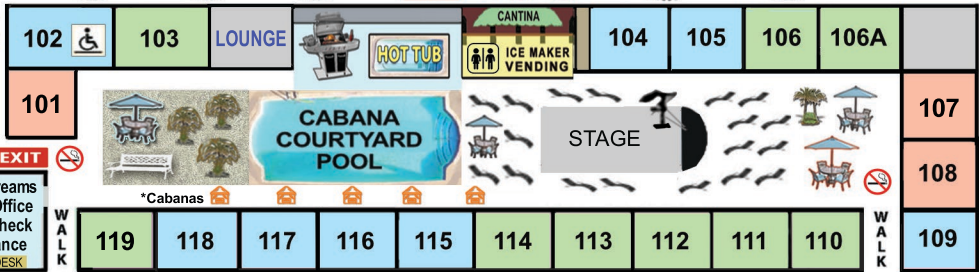

VALUE KING

ELITE KING

PREMIUM KING

DIAMOND SUITE

CABANA KING KITCHEN

PREMIUM KING KITCHEN

SIGNATURE SUITE KING KITCHEN

RAMON ROAD

RAMON ROAD

PARK PARK PARK EXIT P P PARK PARK

RESORT PARKING SPACES

BACK DOORS

BACK DOORS

WARM SANDS DRIVE

PARKING PARKING

EXIT

OUTER WALKWAY PARK

SMOKING AREA

PARK

OUTER WALKWAY

PARK

OUTER WALKWAY

EXIT

WALKWAY

WARM SANDS DRIVE

WARM SANDS DRIVE

CROSS BRIDGE TO THE 300's